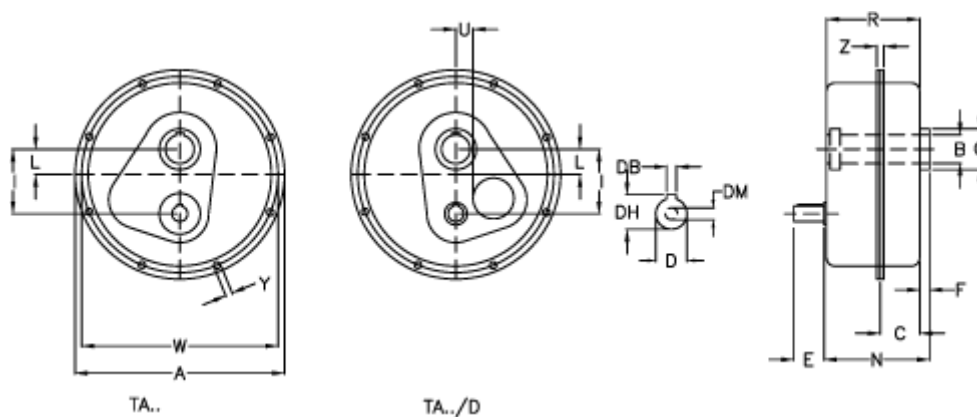

Data Sheet

Article number: 2948045304055
 Description: Shaft mount. speed reducer
 TA 45.55D i=30,4 without lubrication

Measures

a	= 364	E = 60	W	= 344
B G7	= 55	F = 15	Weight (kg)	= 37
C	= 62	I = 123	Y	= 9.0
DB	= 8	L = 34	Z	= 20.5
Description	= TA 45.55D	N = 164.0		
DH	= 31.0	Q = 75		
D h6	= 28	R = 162.0		
DM	= M10	U = 33		